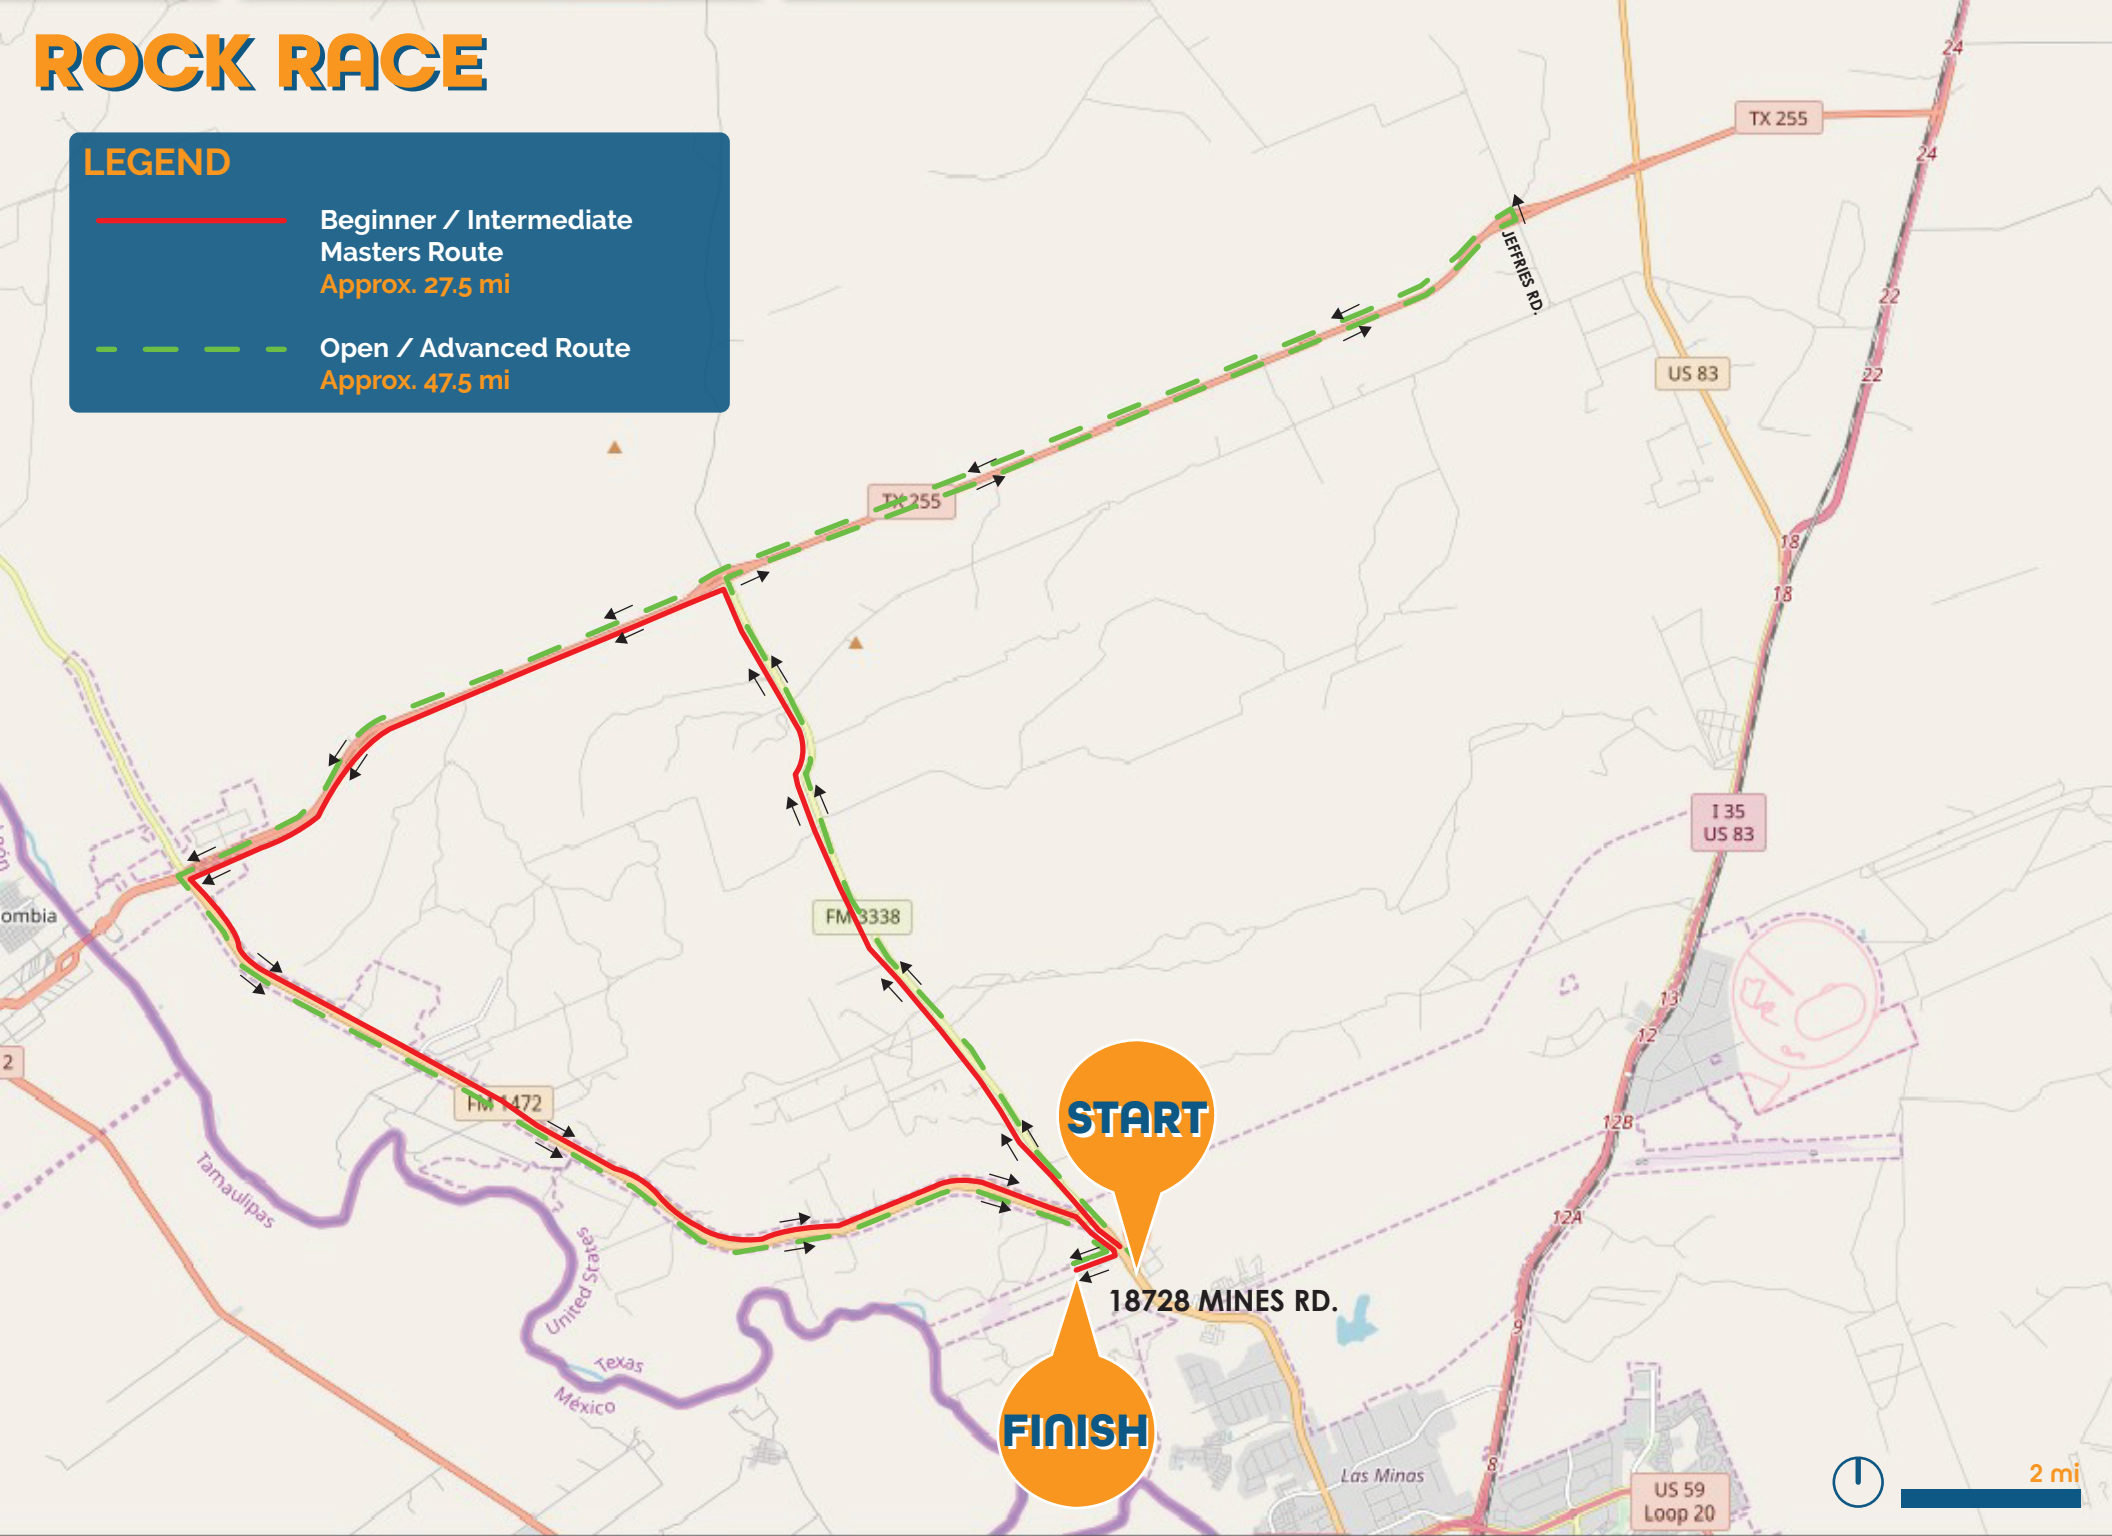

ROCK RACE

LEGEND

-  Beginner / Intermediate Masters Route
Approx. 27.5 mi
-  Open / Advanced Route
Approx. 47.5 mi

START

18728 MINES RD.

FINISH

2 mi